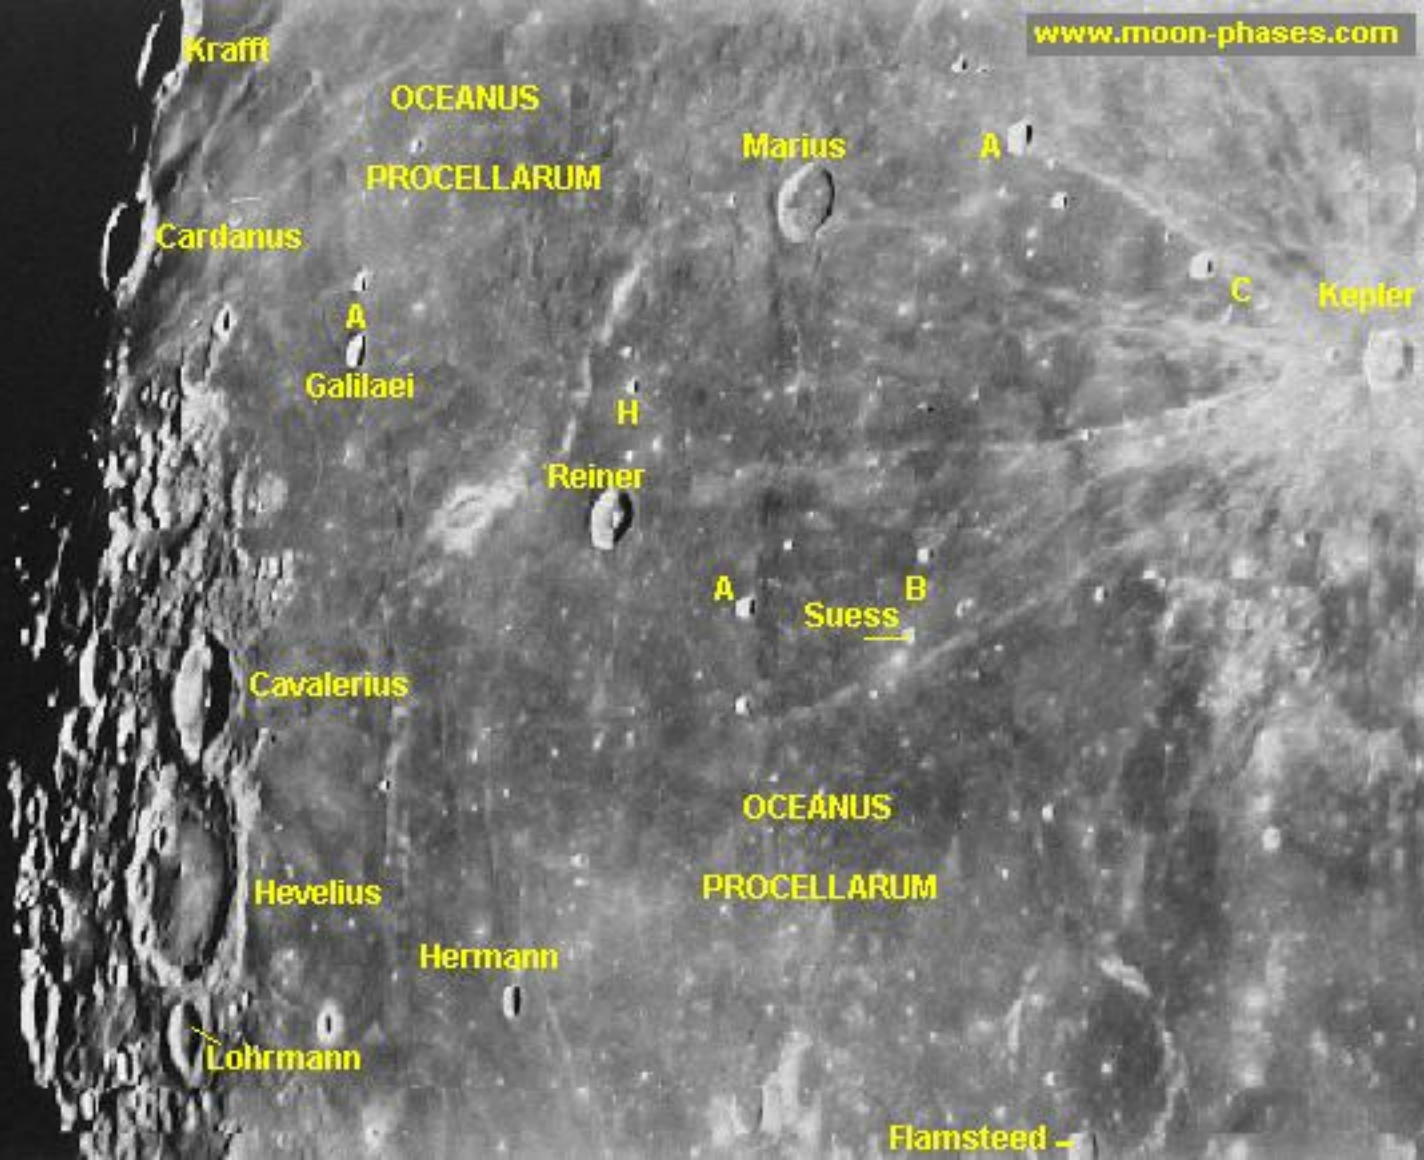

Krafft

OCEANUS

PROCELLARUM

Marius

A

Cardanus

A

Galilaei

H

Reiner

C

Kepler

A

Suess

B

Cavalerius

OCEANUS

PROCELLARUM

Hevelius

Hermann

Lohrmann

Flamsteed